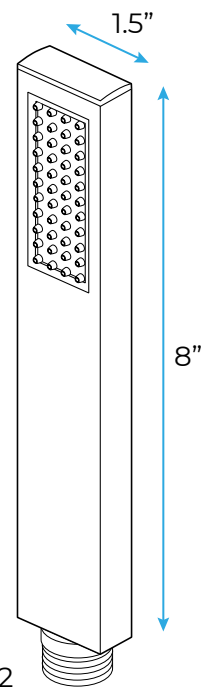

VERONA BRUSHED GOLD BATHROOM THERMOSTATIC SHOWER SYSTEM SET SPECIFICATIONS

Shower Head

1/2" NPT inlets
Easy clean nozzles
Flow Rate: 9.5L/min 2.5 GPM

Available in multiple sizes

Body Jets

Thread Interface Size: G 1/2 Inch
Type: Fixed Rotatable Type
Installation Type: Wall Mounted
Material: Brass
Feature: Can rotate 360 degrees
Flow Rate: 1.5 GPM / 5.7 LPM (each Bodyspray)

Hand Shower

Flow Rate: 2.0 GPM / 7.6 LPM

Mixer Connections