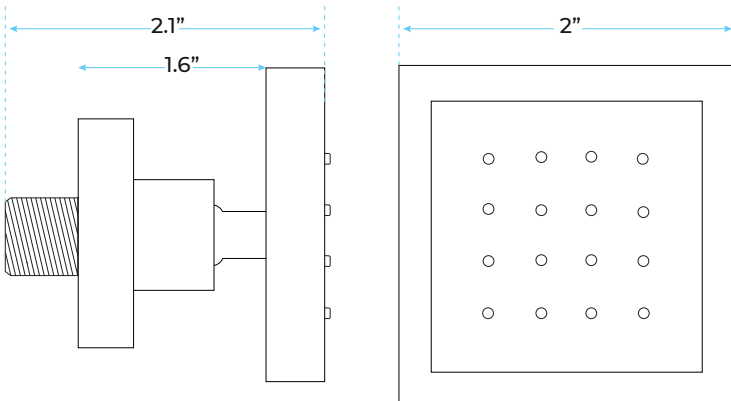

VERONA BRUSHED GOLD BATHROOM THERMOSTATIC SHOWER SYSTEM SET SPECIFICATIONS

Shower Head

1/2" NPT inlets
Easy clean nozzles
Flow Rate: 9.5L/min 2.5 GPM

Available in multiple sizes

Body Jets

Thread Interface Size: G 1/2 Inch
Type: Fixed Rotatable Type
Installation Type: Wall Mounted
Material: Brass
Feature: Can rotate 360 degrees
Flow Rate: 1.5 GPM / 5.7 LPM (each Bodyspray)

Hand Shower

Flow Rate: 2.0 GPM / 7.6 LPM

Mixer Connections